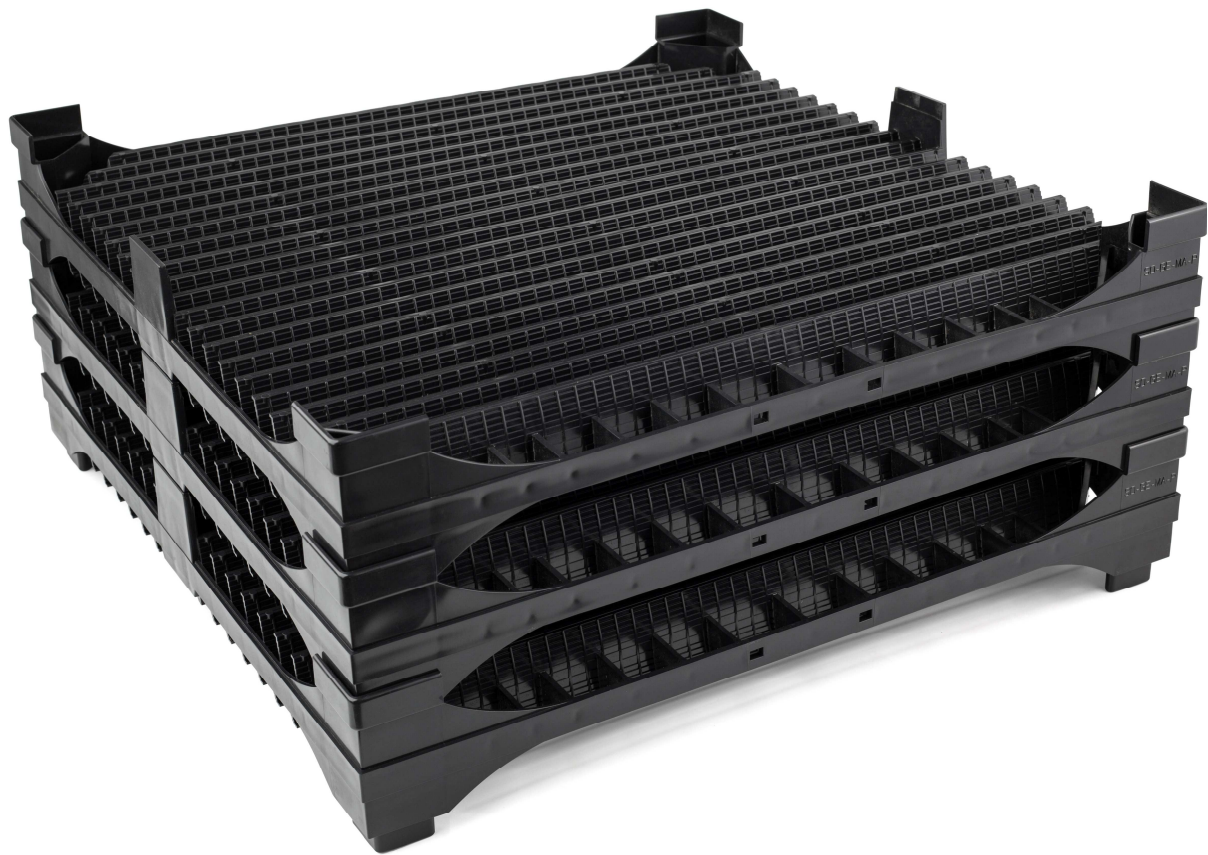

Quantities : 200 pcs / Pallet

Standard colours :

REF : HU 2001
STANDARD BIN - EG38

Caractéristiques techniques :

- ◆ Stackable and nestable
- ◆ Weight : 1,80 Kg
- ◆ Dimensions :
 - Top : 600 x 405 mm
 - Bottom : 520 x 345 mm
 - Height : 210 mm

Quantities : 200 pcs / Pallet

Standard colours :

REF : HU 5001
SOGECRATE
LARGE GRILL

Specifications :

- ◆ Stackable and nestable
- ◆ Selectable hand grip positions
- ◆ Unique identification tag space
- ◆ Grill 12 x 12 mm
- ◆ Weight : 1,540 Kg
- ◆ Dimensions :
 - Top : 590 x 490 mm
 - Bottom : 540 x 445 mm
 - Height : 185 mm

Quantities : 180 pcs / Pallet

Non standard colours available
for quantities larger than 540 pcs

REF : HU 5001
SOGECRATE
SMALL GRILL

Specifications :

- ◆ Stackable and nestable
- ◆ Selectable hand grip positions
- ◆ Unique identification tag space
- ◆ Grill 7 x 7 mm
- ◆ Weight : 1,740 Kg
- ◆ Dimensions :
 - Top : 590 x 490 mm
 - Bottom : 540 x 445 mm
 - Height : 185 mm

Quantities : 140 stack / Pallet

Standards colours :

Non standard colour on demand

Shellfish handling & spat capture

REF : HU 4004

SPAT COLLECTOR TRAY—SOGECAPT'O

The Sogecapt'o system is a stackable collection tray compatible with the latest spat brushing tools which offers unmatched performance and easy handling (the capt'o stacks with the least volume).